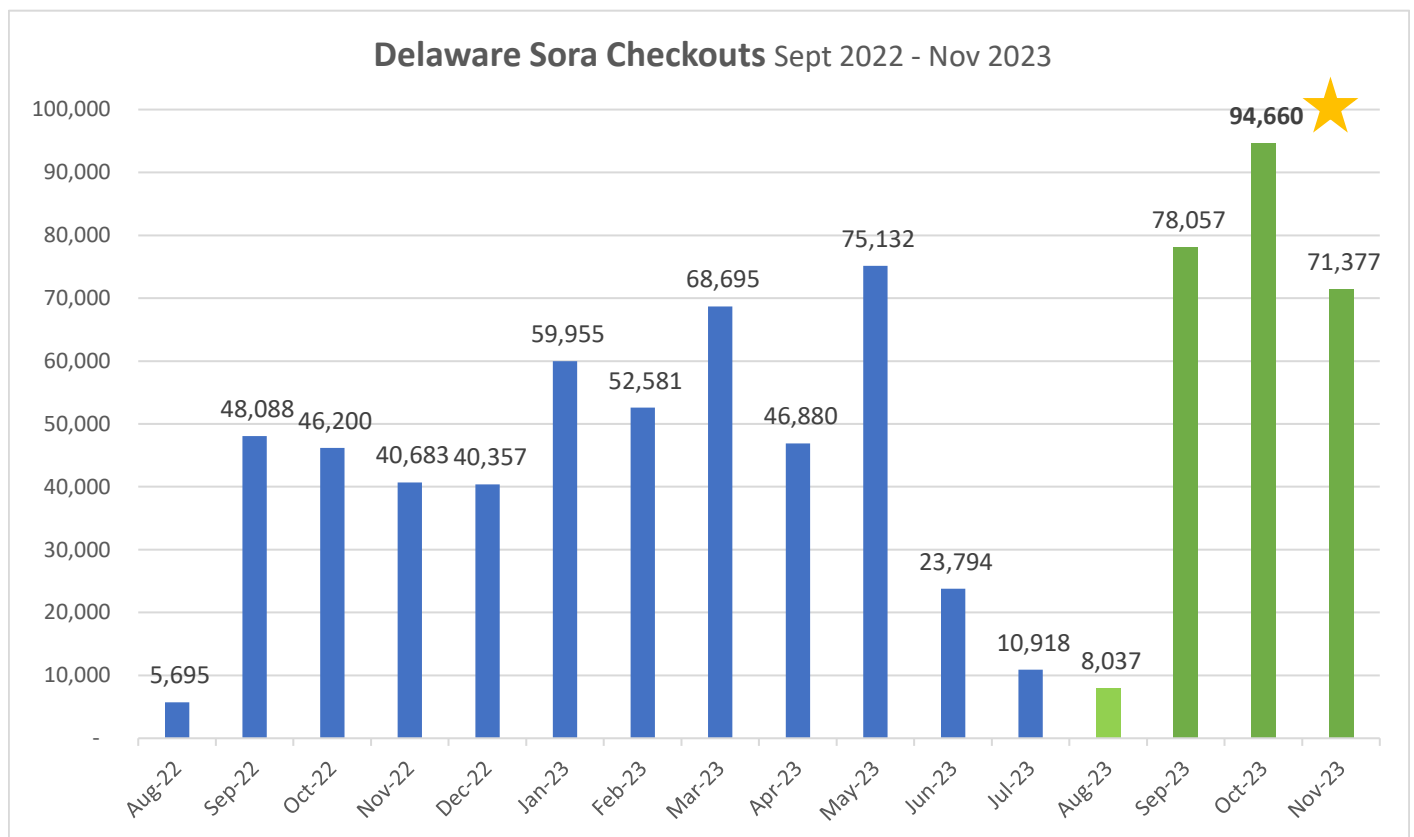

Action Item: Check your Sora stats!

Sora checkouts are hitting RECORDS this fall! Do you know your stats?

START WITH THESE KEY REPORTS:

- [Sora Activity](#) > easy to read and share graphs.
- [Checkouts Report](#) > review titles checked out by your school or district.
- [Student dashboard](#) > see Sora reading times for individual students.

SCHEDULE A REVIEW MEETING WITH BAILEY

Want to review your data with your Sora experts? [Schedule a date in January](#) to review your district's Sora stats and discuss your digital reading strategy for 2024!

Sora Data Review

Reading Time in Sora (Sept 1, 2023 – Nov 30, 2023): **106,015 HOURS**

Contact your Sora team for help!

Bailey Hotujac

Account Manager
bhotujac@overdrive.com

- General questions
- Account training

Sarah Wilsman

Digital Content Librarian
swilsman@overdrive.com

- Book requests
- Content questions
- Sora published list requests

Cara Leach

Technical Contact
cleach@overdrive.com

- Website questions
- Login help