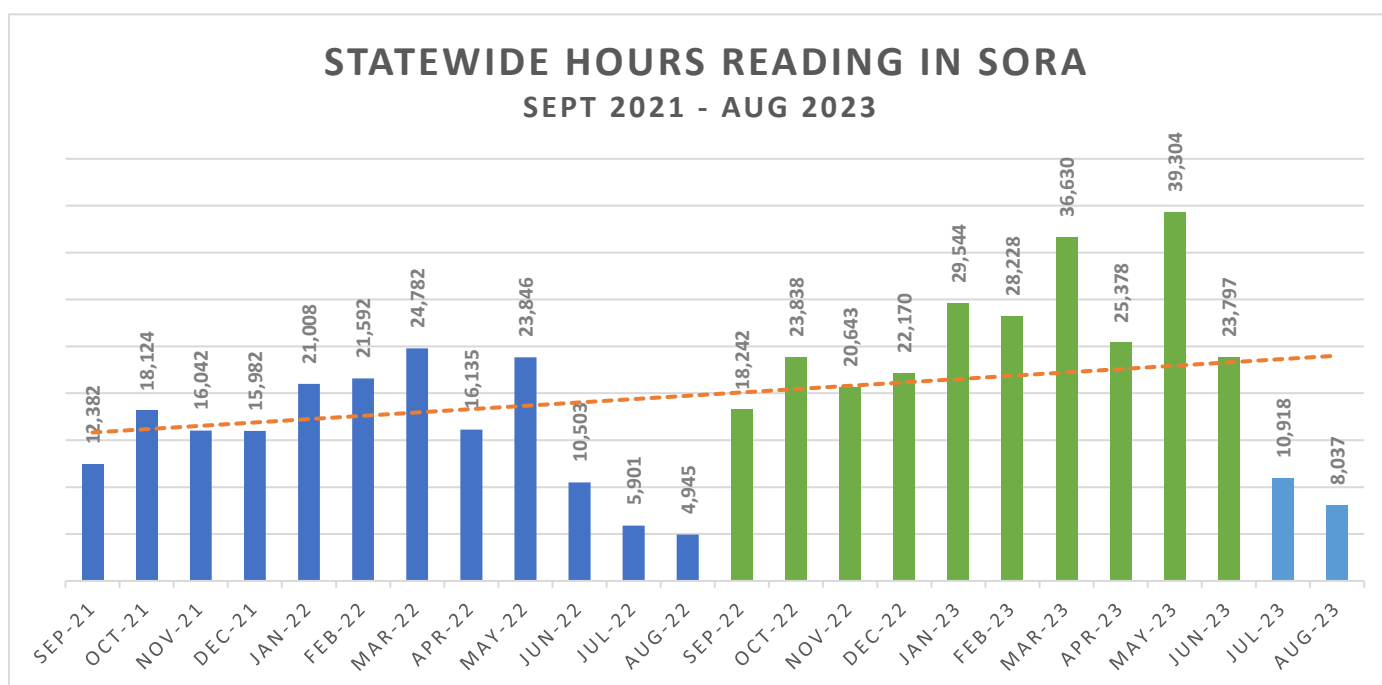

NOTE: You'll see lots of new Spanish and Chinese titles in Sora! Help grow the library even more by sharing the languages which will best support your readers!

Sora Data Review

Reading Time in Sora (June 1 and Aug 31): **30,977.23 HOURS**